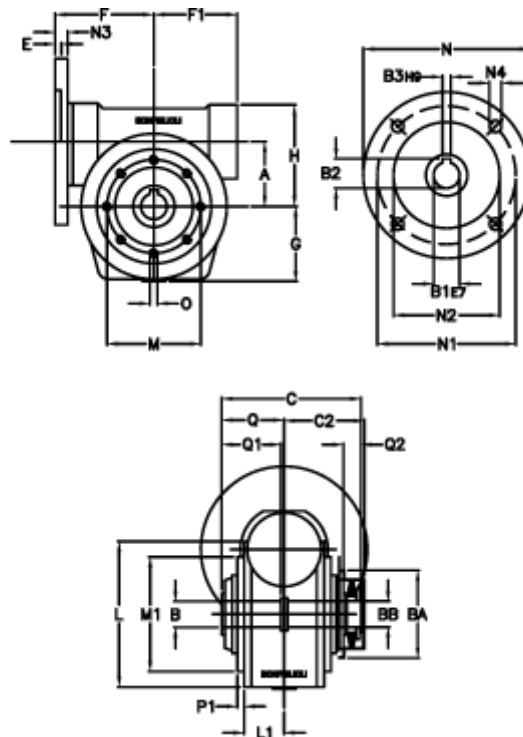

Article number: 390204906072836

Description: Worm Gear with Torque Limiter
VF 49-L2-P-60 P71B14

Measures

a = 49.50	C2 = 63,5	L1 = 36.8	O = M6x8
B = 25	Description = VF 49P-xx-71B14	m = 94	P1 = 2.5
B1 E7 = 14	E = 3.0	M1 = 68	Q = 51.0
B2 = 16.3	F = 70	N = 105	Q1 = 41
B3 H9 = 5	F1 = 63	N1 = 85	Q2 = 15
BA = 63	g = 56	N2 = 70	
BB H7 = 14	H = 80.0	N3 = 10.5	
C = 105	L = 107.5	N4 = 6,5	